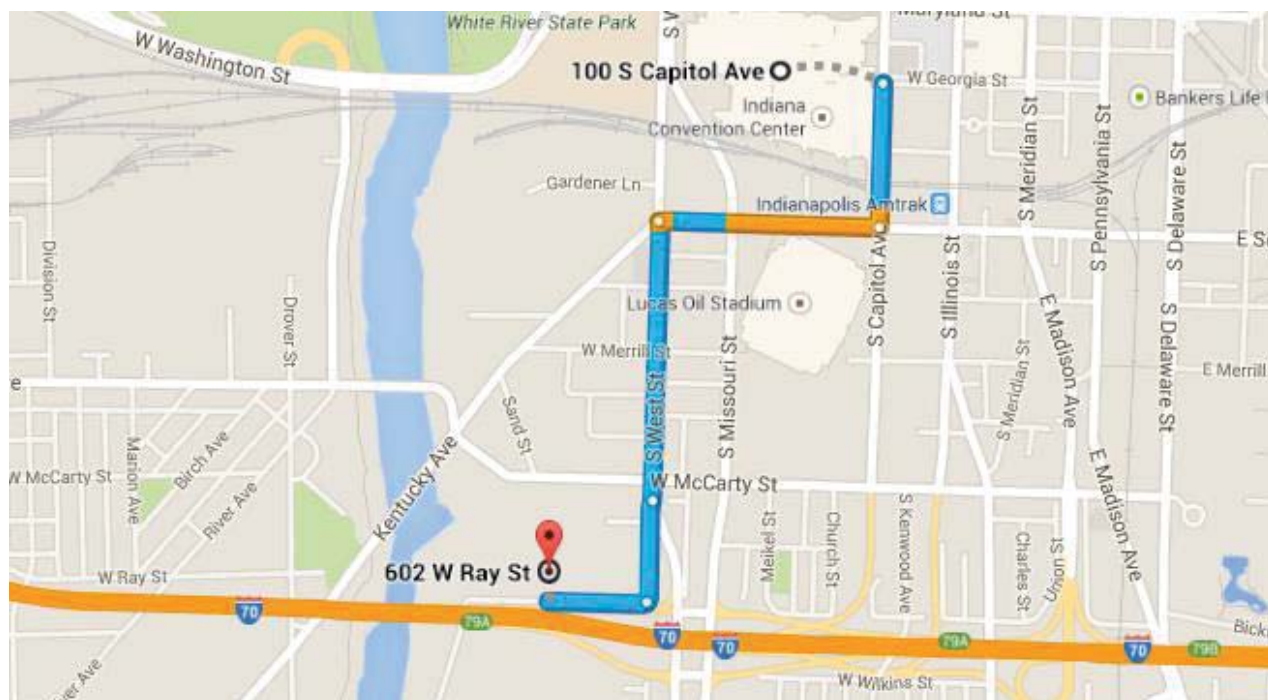

-  1. Head **south** on **S Capitol Ave** toward W Chesapeake St 0.2 mi

-  2. Take the first **right** onto **W South St** 0.3 mi

-  3. Turn **left** onto **S West St** 0.4 mi

-  4. Keep **right** at the fork to continue on **S West St** 0.1 mi

-  5. **S West St** turns **right** and becomes **W Ray St** – destination is on the right 0.1 mi

B. End - Marshaling Yard

602 West Ray Street, Indianapolis, IN 46225

ATA 2020 Marshaling Yard Directions

All overnight parking in the Marshaling Yard will cost \$100.00 per vehicle. This charge is a **one-time** payment, whether you park for one night or six nights. Payment will be taken as you check in at the yard.

-  1. Head **west** on **W Ray St** toward White River Parkway E Dr 0.1 mi

-  2. **W Ray St** turns slightly **left** and becomes **White River Parkway E Dr** 0.2 mi

-  3. Take the first **left** onto **W Morris St** 0.3 mi

-  4. Turn **left** onto **S Missouri St** 1.0 mi

-  5. Turn **right** onto **W Maryland St** 0.3 mi

-  6. Take the second **right** onto **S Capitol Ave** – destination is on the right 0.05 mi

B. End - Indiana Convention Center