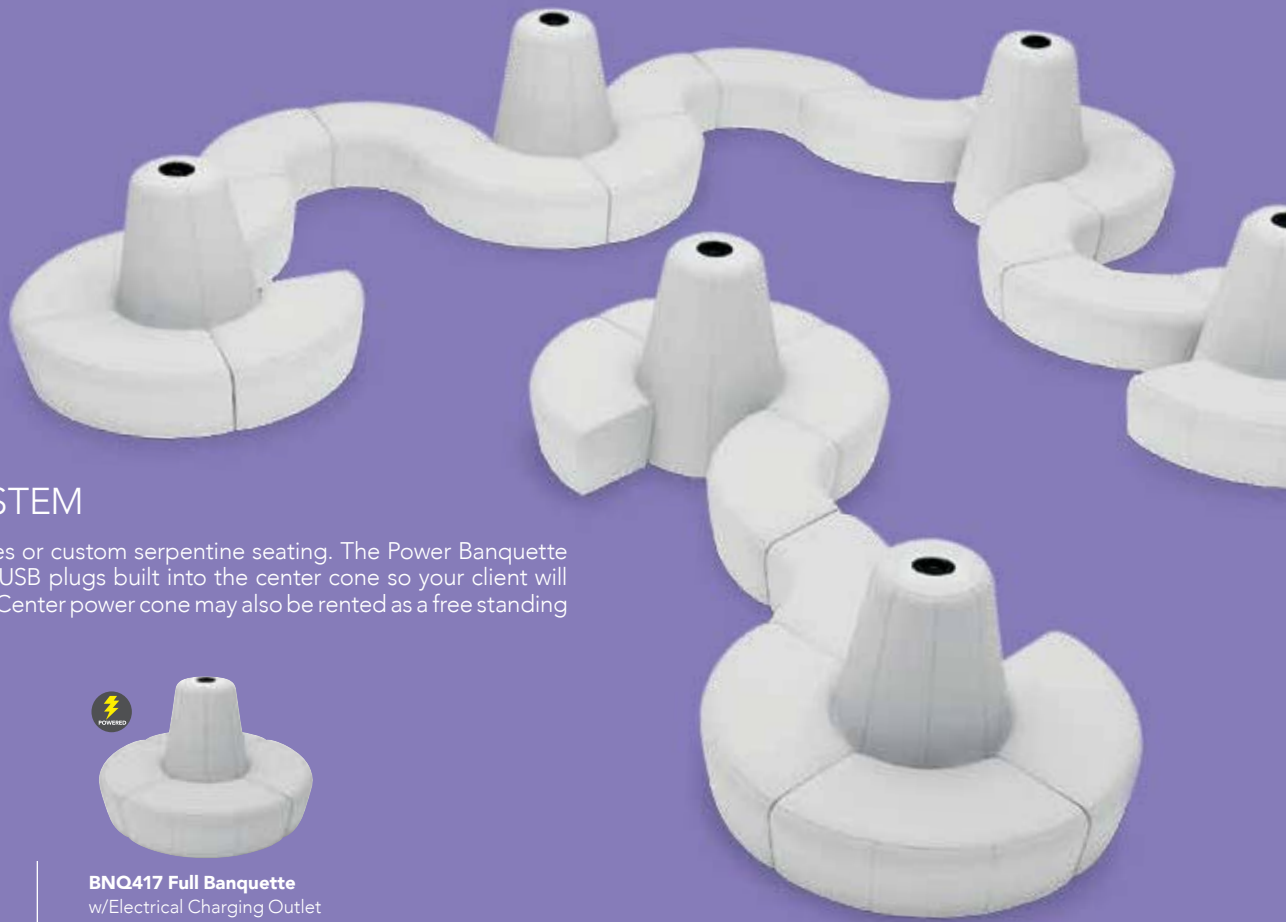

- A) KEYCHR Chair**
(black fabric)
35"L 35"D 34"H
- B) KEYLOV Loveseat**
(black fabric)
57"L 35"D 34"H
- C) KEYSOF Sofa**
(black fabric)
79"L 35"D 34"H

A.

B.

C.

SOUTH BEACH

- A) SO1 Sofa**
(platinum suede)
69"L 29"D 33"H
- B) OTS Ottoman**
(platinum suede)
25"L 31"D 18"H
- C) SO2 Sofa Sectional 3pc.**
(platinum suede)
152"L 40"D 33"H

Powered Banquettes.

Denotes Powered Products

MODULAR SYSTEM

Create round banquettes or custom serpentine seating. The Power Banquette system has 3 AC and 2 USB plugs built into the center cone so your client will never be left powerless. Center power cone may also be rented as a free standing charging station.