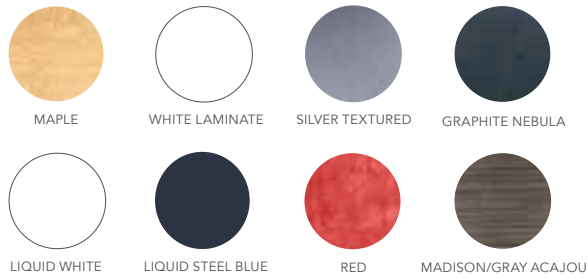

Bar Tables

A) LIQ010
30" Round Bar Table
(liquid white, chrome
hydraulic base)
30"RND 45"H

B) APS12
Apex Barstools
(blue ultra suede)
21"L 21"D 33"H

C) 30SBHB
30" Round Bar Table
(liquid steel blue top,
chrome hydraulic base)
30"RND 45"H

D) RSTSTL
Rustique Barstool
(gunmetal)
13"L 13"D 30"H

Customize And Create

Choose your base, black or chrome, then pick a color that suits your design.

Bar Tables

Standard Black Base
30" Round 42"H

- A) VTJ (graphite nebula)
- B) VTK (maple)
- C) VTG (silver textured)
- D) VTB (red)
- E) LIQ003 (liquid white)
- F) VTH (liquid steel blue)

36" Round 42"H

- G) VTW (white laminate)
- H) VTN (graphite nebula)
- I) VTP (maple)

Bar Tables

Hydraulic Chrome Base
30" Round 45"H

- J) 30GRHB (graphite nebula)
- K) 30MTHB (maple)
- L) 30STHB (silver textured)
- M) 30BRHB (red)